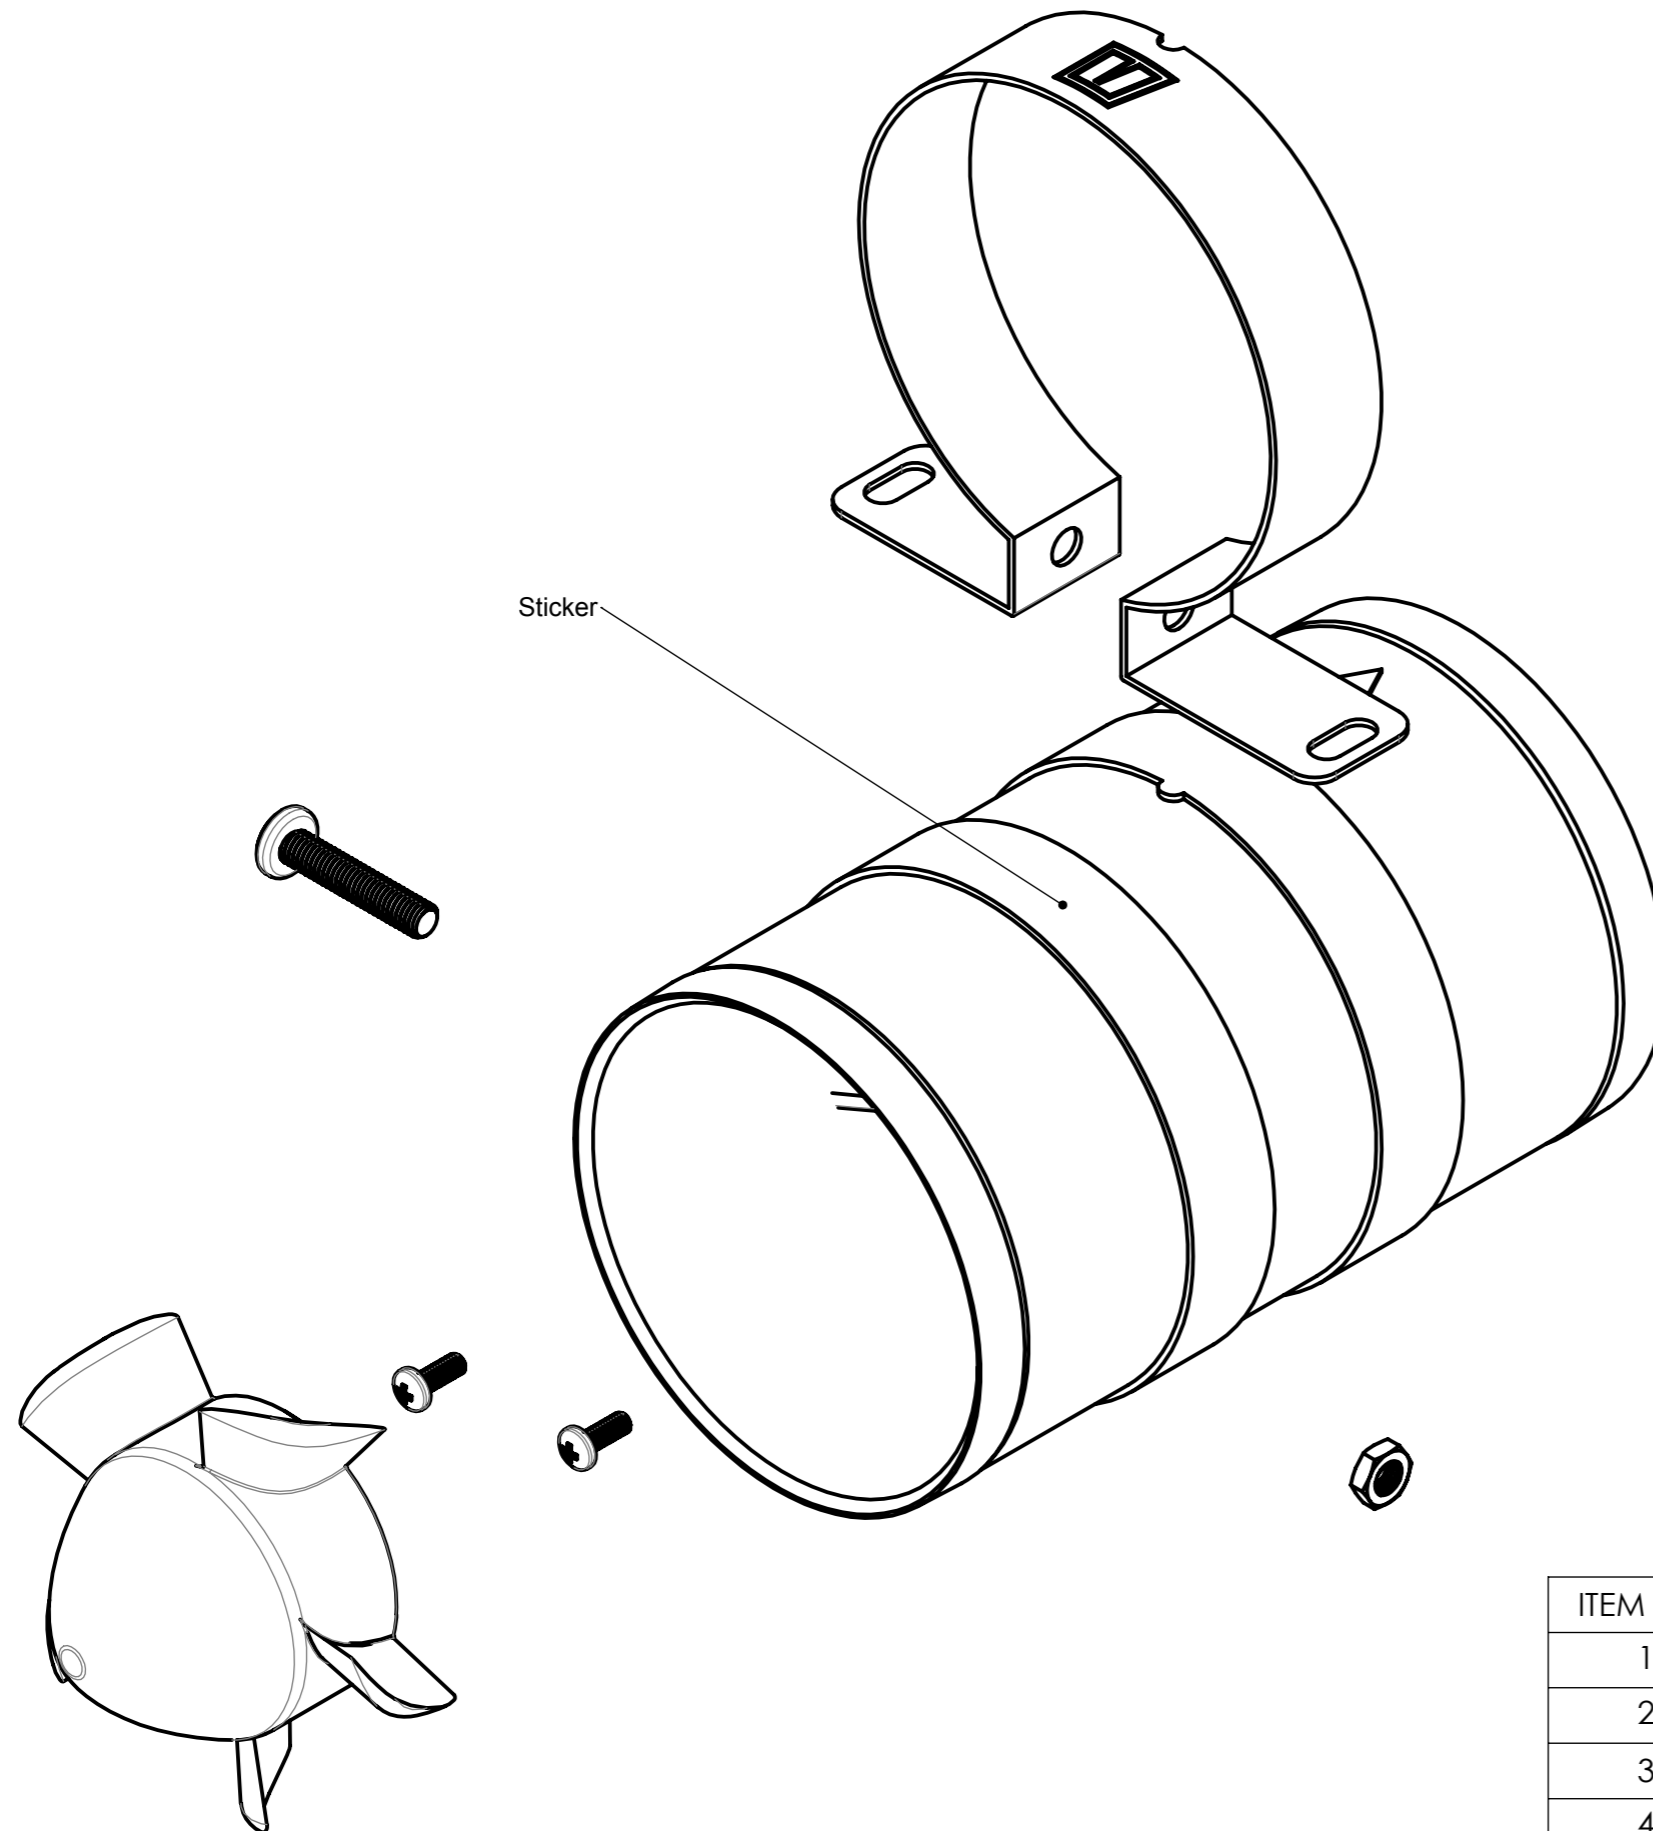

**Inline ventilator 24V, 76mm**

ITEM NO.	ERP code	DESCRIPTION	QTY.
1	TWIN01	Housing Twinline	1
2	TWIN02	Wall Mounting	1
3	TWIN03	Motor	1
4	TWIN04	Propeller	1
5	B05253RK	Cr raised cheese	1
6	M05LR	Hexagon thin nut	1
7	B03083RK	Cr raised cheese	2