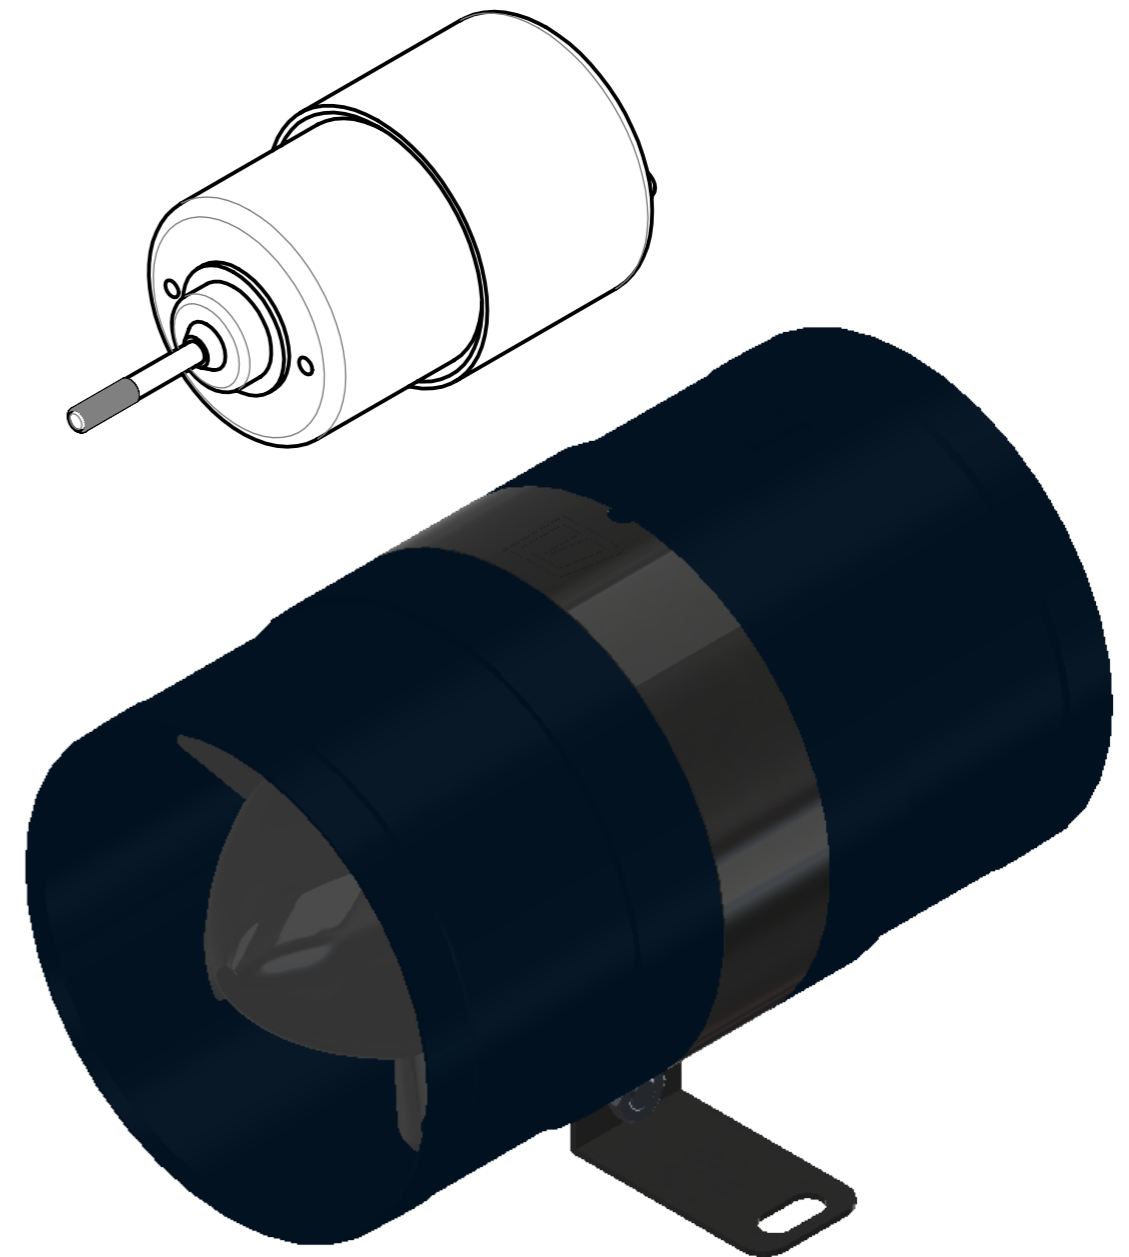

**Inline ventilator 24V, 76mm**

ITEM NO.	ERP code	DESCRIPTION	QTY.
1	TWIN01	Housing Twinline	1
2	TWIN02	Wall Mounting	1
3	TWIN03	Motor	1
4	TWIN04	Propeller	1
5	B05253RK	Cr raised cheese	1
6	M05LR	Hexagon thin nut	1
7	B03083RK	Cr raised cheese	2